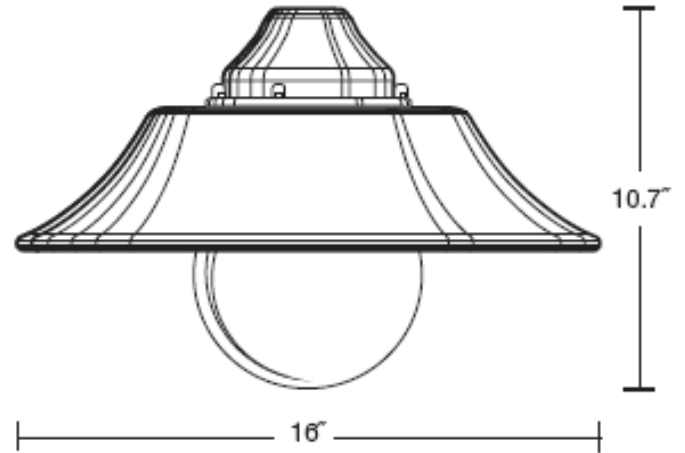

APPROVALS

- ETL
- CSA Certified

ORDERING LOGIC

SS-PALACE-I-H-150-1-DC-AL-GSC-WH

SERIES	LAMP TYPE	OUTPUT	WATTAGE	VOLTAGE	MOUNTING OPTIONS	MATERIAL	GLOBE	FINISH		
SS-PALACE	L LED	H High	LED	1 120V	DC Drop Cord	GOOSENECK¹	AL Aluminum	GSC Glass Clear	WH White	
	I Incandescent	N Normal	15 15W	2 277V	S Swivel Stem		C1 C1	BR Brass	GSO Glass Opal	AG Gray
	F Fluorescent		20 20W	3 347V	W Wall Custom		C2 C2	CP Copper	GPC Glass Prismatic Clear	BK Black
			INCANDESCENT		P Pendant (Straight Stem)		C3 C3	GS Galvanized Steel	GHC Heat Treated Clear Glass	RD Red
			150 150W Max.		PS Powered Suspension		C4 C4		PPC Polycarbonate Prismatic Clear	BL Blue
			FLUORESCENT				C5 C5		PSC Polycarbonate Smooth Clear	GR Green
			09 9W				C6 C6		PL PUK Lens	YL Yellow
			13 13W				C7 C7			TWH Textured White
			18 18W				C8 C8			TBK Textured Black
			26 26W				C9 C9			TAL Textured Aluminum
			32 32W				C10 C10			CS² Custom Color
			42 42W				C11 C11			
					C Custom					

ORDERING NOTES
 1. Standard 3/4" threaded hub
 2. All RAL Colors Available

SEE NEXT PAGE FOR ACCESSORIES

PALACE

RLM Signature Series

ACCESSORIES (ORDER SEPARATELY)

SS-PALACE-BP

DIMENSIONS

SERIES	ACCESSORIES
SS-PALACE	BP Back Plate PA Pig Tail Adapter AC Air Craft Cables OG Globe Guard <small>(Not Available with Polycarbonate Globes)</small>
SS-PALACE	