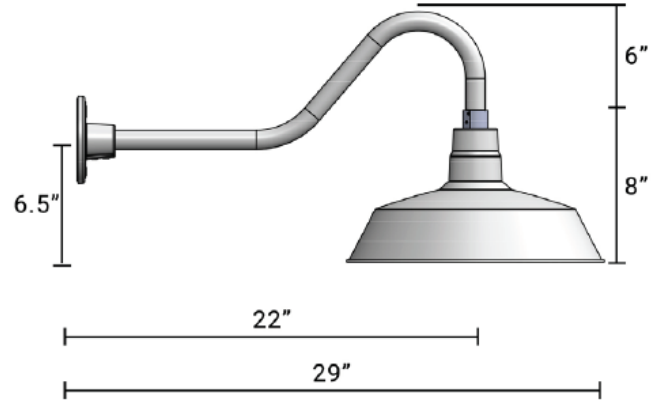

POWER SOURCE

- LED driver, 0-10V dimmable UNV 120/277V

APPROVALS

- ETL
- CSA Certified

ORDERING LOGIC

CLASSIC-I-H-150-1-DC-AL-GSC-WH

| SERIES | LAMP TYPE | OUTPUT | WATTAGE | VOLTAGE | MOUNTING OPTIONS | MATERIAL | GLOBE | FINISH | | |
|---------|----------------|----------|----------------------|---------------|----------------------------------|------------------------------|--------------------|----------------------------|--|------------------------------------|
| CLASSIC | L LED | H High | LED | 1 120V | DC Drop Cord | GOOSENECK¹ | AL Aluminum | GSC Glass Clear | WH White | |
| | I Incandescent | N Normal | 15 15W | 2 277V | S Swivel Stem | | C1 C1 | BR Brass | GSO Glass Opal | AG Gray |
| | F Fluorescent | | 20 20W | 3 347V | W Wall Custom | | C2 C2 | CP Copper | GPC Glass Prismatic Clear | BK Black |
| | | | INCANDESCENT | | P Pendant (Straight Stem) | | C3 C3 | GS Galvanized Steel | GHC Heat Treated Clear Glass | RD Red |
| | | | 150 150W Max. | | PS Powered Suspension | | C4 C4 | | PPC Polycarbonate Prismatic Clear | BL Blue |
| | | | FLUORESCENT | | | | C5 C5 | | PSC Polycarbonate Smooth Clear | GR Green |
| | | | 09 9W | | | | C6 C6 | | PL PUK Lens | YL Yellow |
| | | | 13 13W | | | | C7 C7 | | | TWH Textured White |
| | | | 18 18W | | | | C8 C8 | | | TBK Textured Black |
| | | | 26 26W | | | | C9 C9 | | | TAL Textured Aluminum |
| | | | 32 32W | | | | C10 C10 | | | CS² Custom Color |
| | | | 42 42W | | | | C11 C11 | | | |
| | | | | | C Custom | | | | | |

ORDERING NOTES
1. Standard 3/4" threaded hub
2. All RAL Colors Available

SEE NEXT PAGE FOR ACCESSORIES

CLASSIC

RLM Signature Series

ACCESSORIES (ORDER SEPARATELY)

CLASSIC-BP

DIMENSIONS

| SERIES | ACCESSORIES |
|---------|---|
| CLASSIC | BP Back Plate PA Pig Tail Adapter AC Air Craft Cables OG Globe Guard <small>(Not Available with Polycarbonate Globes)</small> |
| CLASSIC | |