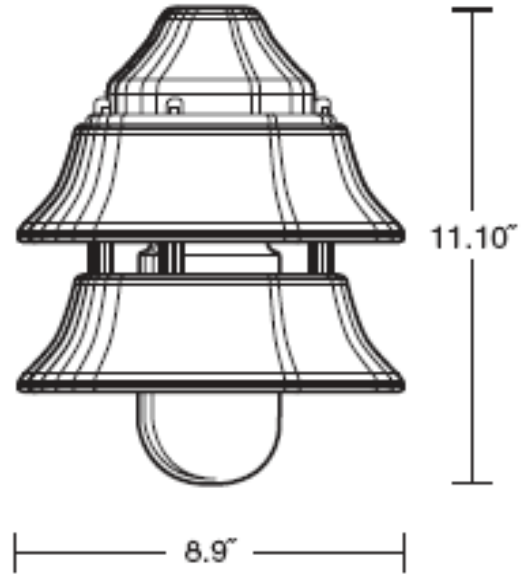

DIMENSIONS

SERIES	ACCESSORIES
SS-MONUMENT	BP Back Plate PA Pig Tail Adapter AC Air Craft Cables OG Globe Guard (Not Available with Polycarbonate Globes)
SS-MONUMENT