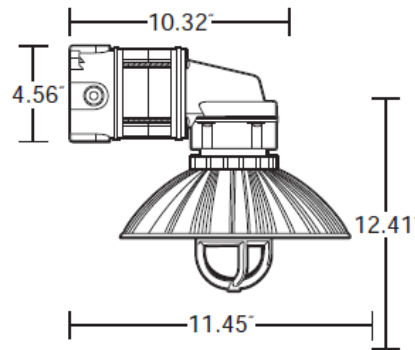

LED DIMENSIONS

ACCESSORIES

Reflector