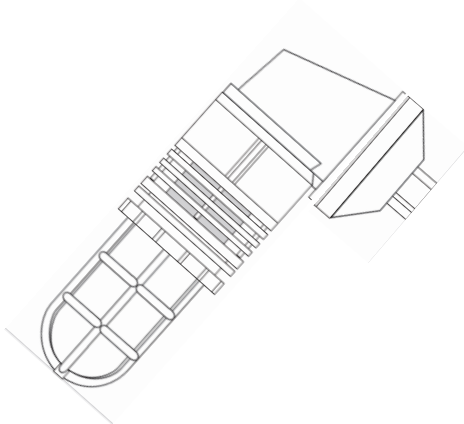

ORDERING NOTES

1. Not available with polycarbonate globes
2. Class 1, Div. 2 when ordered with heat treated globes

INCANDESCENT DIMENSIONS

Ceiling Mount

Wall Mount

Pendant Mount

FLUORESCENT DIMENSIONS

Ceiling Mount

Wall Mount

Pendant Mount

LED DIMENSIONS

Ceiling Mount

Wall Mount

Pendant Mount

ACCESSORIES

Stanchion Mount

Reflector

Shroud - Design Optional