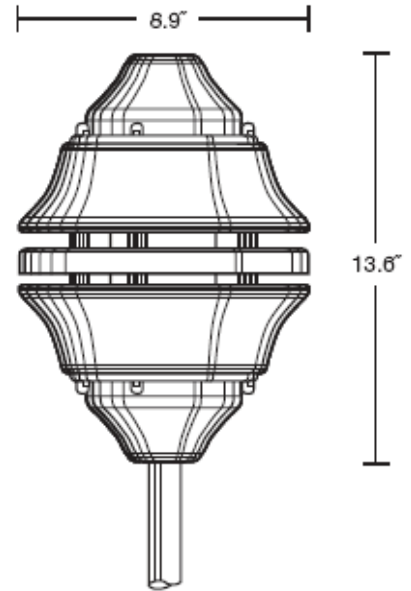

DATE:

PROJECT:

COMMENTS:

TAO
RLM Signature Series

CONSTRUCTION

- Heavy-gauge spun metals
- Multiple gooseneck designs available
- Indoor and outdoor use

LAMP

- Standard 20W LED
- 150W maximum incandescent (Lamp not included)
- 32W maximum compact fluorescent (Lamp not included)

POWER SOURCE

- Standard HPF compact fluorescent ballasts
- Electronic LED driver, 0-10V dimmable UNV 120/277V

APPROVALS

- ETL
- CSA Certified

ORDERING LOGIC

SS-TAO-I-H-150-1-DC-AL-GSC-WH

SERIES	LAMP TYPE	OUTPUT	WATTAGE	VOLTAGE	MOUNTING OPTIONS	MATERIAL	GLOBE	FINISH	
SS-TAO	L LED	H High	LED	1 120V	DC Drop Cord	GOOSENECK¹	AL Aluminum	GSC Glass Clear	WH White
	I Incandescent	N Normal	15 15W	2 277V	S Swivel Stem	C1 C1	BR Brass	GSO Glass Opal	AG Gray
	F Fluorescent		20 20W	3 347V	W Wall Custom	C2 C2	CP Copper	GPC Glass Prismatic Clear	BK Black
			INCANDESCENT		P Pendant (Straight Stem)	C3 C3	GS Galvanized Steel	GHC Heat Treated Clear Glass	RD Red
			150 150W Max.		PS Powered Suspension	C4 C4		PL PUK Lens	BL Blue
			FLUORESCENT			C5 C5			GR Green
			09 9W			C6 C6			YL Yellow
			13 13W			C7 C7			TWH Textured White
			18 18W			C8 C8			TBK Textured Black
			26 26W			C9 C9			TAL Textured Aluminum
			32 32W			C10 C10			CS² Custom Color
		42 42W			C11 C11				
					C Custom				

ORDERING NOTES
1. Standard 3/4" threaded hub
2. All RAL Colors Available

SEE NEXT PAGE FOR ACCESSORIES

ACCESSORIES (ORDER SEPARATELY)

SS-TAO-BP

DIMENSIONS

SERIES	ACCESSORIES
SS-TAO	BP Back Plate PA Pig Tail Adapter AC Air Craft Cables OG Globe Guard <small>(Not Available with Polycarbonate Globes)</small>
SS-TAO	