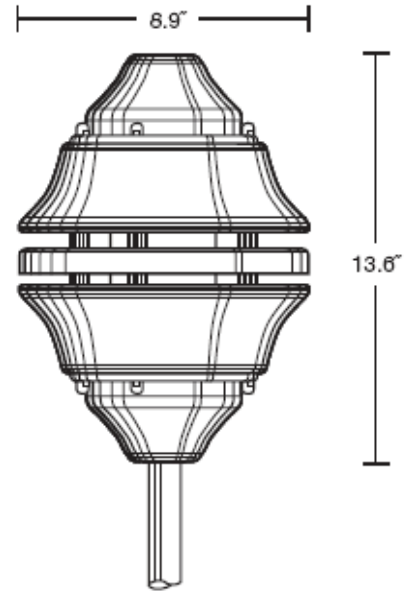

APPROVALS

- ETL
- CSA Certified

ORDERING LOGIC

SS-TAO-I-H-150-1-DC-AL-GSC-WH

SERIES	LAMP TYPE	OUTPUT	WATTAGE	VOLTAGE	MOUNTING OPTIONS	MATERIAL	GLOBE	FINISH		
SS-TAO	L LED	H High	LED	1 120V	DC Drop Cord	GOOSENECK¹	AL Aluminum	GSC Glass Clear	WH White	
	I Incandescent	N Normal	15 15W	2 277V	S Swivel Stem		C1 C1	BR Brass	GSO Glass Opal	AG Gray
	F Fluorescent		20 20W	3 347V	W Wall Custom		C2 C2	CP Copper	GPC Glass Prismatic Clear	BK Black
			INCANDESCENT		P Pendant (Straight Stem)		C3 C3	GS Galvanized Steel	GHC Heat Treated Clear Glass	RD Red
			150 150W Max.		PS Powered Suspension		C4 C4		PL PUK Lens	BL Blue
			FLUORESCENT				C5 C5			GR Green
			09 9W				C6 C6			YL Yellow
			13 13W				C7 C7			TWH Textured White
			18 18W				C8 C8			TBK Textured Black
			26 26W				C9 C9			TAL Textured Aluminum
			32 32W				C10 C10			CS² Custom Color
		42 42W			C11 C11					
					C Custom					

ORDERING NOTES
 1. Standard 3/4" threaded hub
 2. All RAL Colors Available

SEE NEXT PAGE FOR ACCESSORIES

ACCESSORIES (ORDER SEPARATELY)

SS-TAO-BP

DIMENSIONS

SERIES	ACCESSORIES
SS-TAO	BP Back Plate PA Pig Tail Adapter AC Air Craft Cables OG Globe Guard <small>(Not Available with Polycarbonate Globes)</small>
SS-TAO	