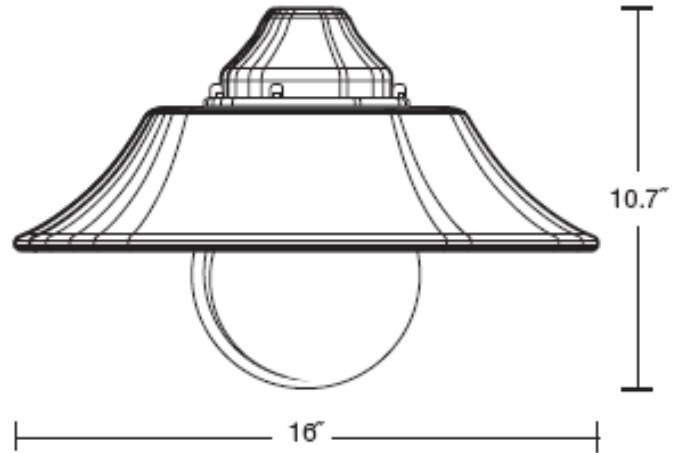

APPROVALS

- ETL
- CSA Certified

ORDERING LOGIC

SS-PALACE-I-H-150-1-DC-AL-GSC-WH

SERIES	LAMP TYPE	OUTPUT	WATTAGE	VOLTAGE	MOUNTING OPTIONS	MATERIAL	GLOBE	FINISH		
SS-PALACE	L LED	H High	LED	1 120V	DC Drop Cord	GOOSENECK¹	AL Aluminum	GSC Glass Clear	WH White	
	I Incandescent	N Normal	15 15W	2 277V	S Swivel Stem		C1 C1	BR Brass	GSO Glass Opal	AG Gray
	F Fluorescent		20 20W	3 347V	W Wall Custom		C2 C2	CP Copper	GPC Glass Prismatic Clear	BK Black
			INCANDESCENT		P Pendant (Straight Stem)		C3 C3	GS Galvanized Steel	GHC Heat Treated Clear Glass	RD Red
			150 150W Max.		PS Powered Suspension		C4 C4		PPC Polycarbonate Prismatic Clear	BL Blue
			FLUORESCENT				C5 C5	PSC Polycarbonate Smooth Clear	GR Green	
			09 9W				C6 C6	PL PUK Lens	YL Yellow	
			13 13W				C7 C7		TWH Textured White	
			18 18W				C8 C8		TBK Textured Black	
			26 26W				C9 C9		TAL Textured Aluminum	
			32 32W				C10 C10		CS² Custom Color	
			42 42W				C11 C11			
					C Custom					

ORDERING NOTES
 1. Standard 3/4" threaded hub
 2. All RAL Colors Available

SEE NEXT PAGE FOR ACCESSORIES

PALACE

RLM Signature Series

ACCESSORIES (ORDER SEPARATELY)

SS-PALACE-BP

DIMENSIONS

SERIES	ACCESSORIES
SS-PALACE	BP Back Plate PA Pig Tail Adapter AC Air Craft Cables OG Globe Guard <small>(Not Available with Polycarbonate Globes)</small>
SS-PALACE	