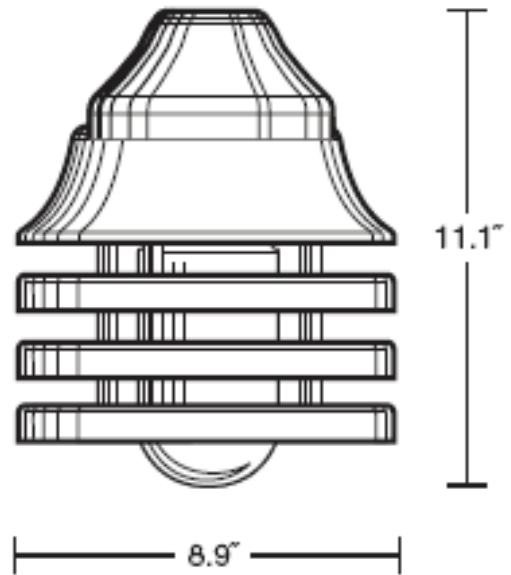

### ORDERING LOGIC

SS-TEMPLE-I-H-150-1-DC-AL-GSC-WH

SERIES	LAMP TYPE	OUTPUT	WATTAGE	VOLTAGE	MOUNTING OPTIONS	MATERIAL	GLOBE	FINISH	
<b>SS-TEMPLE</b>	<b>L</b> LED	<b>H</b> High	<b>LED</b>	<b>1</b> 120V	<b>DC</b> Drop Cord	<b>GOOSENECK<sup>1</sup></b>	<b>AL</b> Aluminum	<b>GSC</b> Glass Clear	<b>WH</b> White
	<b>I</b> Incandescent	<b>N</b> Normal	<b>15</b> 15W	<b>2</b> 277V	<b>S</b> Swivel Stem	<b>C1</b> C1	<b>BR</b> Brass	<b>GSO</b> Glass Opal	<b>AG</b> Gray
	<b>F</b> Fluorescent		<b>20</b> 20W	<b>3</b> 347V	<b>W</b> Wall Custom	<b>C2</b> C2	<b>CP</b> Copper	<b>GPC</b> Glass Prismatic Clear	<b>BK</b> Black
			<b>INCANDESCENT</b>		<b>P</b> Pendant (Straight Stem)	<b>C3</b> C3	<b>GS</b> Galvanized Steel	<b>GHC</b> Heat Treated Clear Glass	<b>RD</b> Red
			<b>150</b> 150W Max.		<b>PS</b> Powered Suspension	<b>C4</b> C4		<b>PL</b> PUK Lens	<b>BL</b> Blue
			<b>FLUORESCENT</b>			<b>C5</b> C5			<b>GR</b> Green
			<b>09</b> 9W			<b>C6</b> C6			<b>YL</b> Yellow
			<b>13</b> 13W			<b>C7</b> C7			<b>TWH</b> Textured White
			<b>18</b> 18W			<b>C8</b> C8			<b>TBK</b> Textured Black
			<b>26</b> 26W			<b>C9</b> C9			<b>TAL</b> Textured Aluminum
			<b>32</b> 32W			<b>C10</b> C10			<b>CS<sup>2</sup></b> Custom Color
		<b>42</b> 42W			<b>C11</b> C11				
					<b>C</b> Custom				

**ORDERING NOTES**  
 1. Standard 3/4" threaded hub  
 2. All RAL Colors Available

SEE NEXT PAGE FOR ACCESSORIES

**ACCESSORIES (ORDER SEPARATELY)**

SS-TEMPLE-BP

**DIMENSIONS**

SERIES	ACCESSORIES
<b>SS-TEMPLE</b>	<b>BP</b> Back Plate
	<b>PA</b> Pig Tail Adapter
	<b>AC</b> Air Craft Cables
	<b>OG</b> Globe Guard (Not Available with Polycarbonate Globes)
<b>SS-TEMPLE</b>	