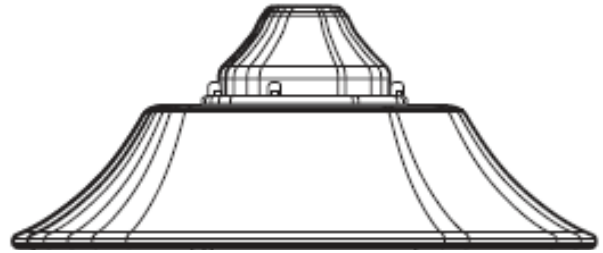

ORDERING NOTES

- Standard 3/4" threaded hub
- All RAL Colors Available and other LED CCT

SEE NEXT PAGE FOR ACCESSORIES

PALACE

RLM Signature Series

ACCESSORIES (ORDER SEPARATELY)

SS-PALACE-BP

DIMENSIONS

SERIES	ACCESSORIES
SS-PALACE	PA Pig Tail Adapter AC Air Craft Cables OG Globe Guard (Not Available with Polycarbonate Globes)
SS-PALACE	

16.000" Diameter

MOUNTING OPTIONS

Stems