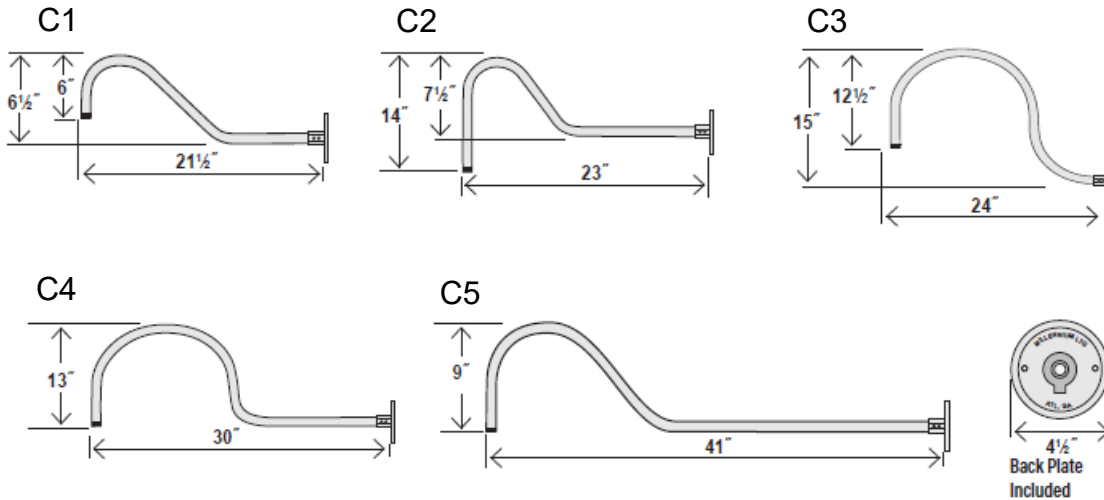

SERIES	LAMP TYPE	OUTPUT	WATTAGE	VOLTAGE	MOUNTING OPTIONS	MATERIAL	GLOBE	FINISH		
SS-PALACE	L LED	H High	LED	1 120V	DC Drop Cord	GOOSENECK¹	AL Aluminum	GSC Glass Clear	WH White	
	I Incandescent	N Normal	15 15W	2 277V	S Swivel Stem	C1 C1	BR Brass	GSO Glass Opal	AG Gray	
			20 20W	3 347V	W Wall Custom	C2 C2	CP Copper	GPC Glass Prismatic Clear	BK Black	
	INCANDESCENT		150 150W Max.			P Pendant (Straight Stem)	C3 C3	GS Galvanized Steel	GHC Heat Treated Clear Glass	RD Red
						PS Powered Suspension	C4 C4		PPC Polycarbonate Prismatic Clear	BL Blue
						C5 C5	PSC Polycarbonate Smooth Clear	GR Green		
						C Custom	PL PUK Lens	YL Yellow		
								TWH Textured White		
								TBK Textured Black		
			TAL Textured Aluminum							
		CS² Custom Color								

ORDERING NOTES

- Standard 3/4" threaded hub
- All RAL Colors Available and other LED CCT

SEE NEXT PAGE FOR ACCESSORIES

PALACE

RLM Signature Series

ACCESSORIES (ORDER SEPARATELY)

SS-PALACE-BP

DIMENSIONS

SERIES	ACCESSORIES
SS-PALACE	PA Pig Tail Adapter AC Air Craft Cables OG Globe Guard (Not Available with Polycarbonate Globes)
SS-PALACE	

16.000" Diameter

MOUNTING OPTIONS

Stems